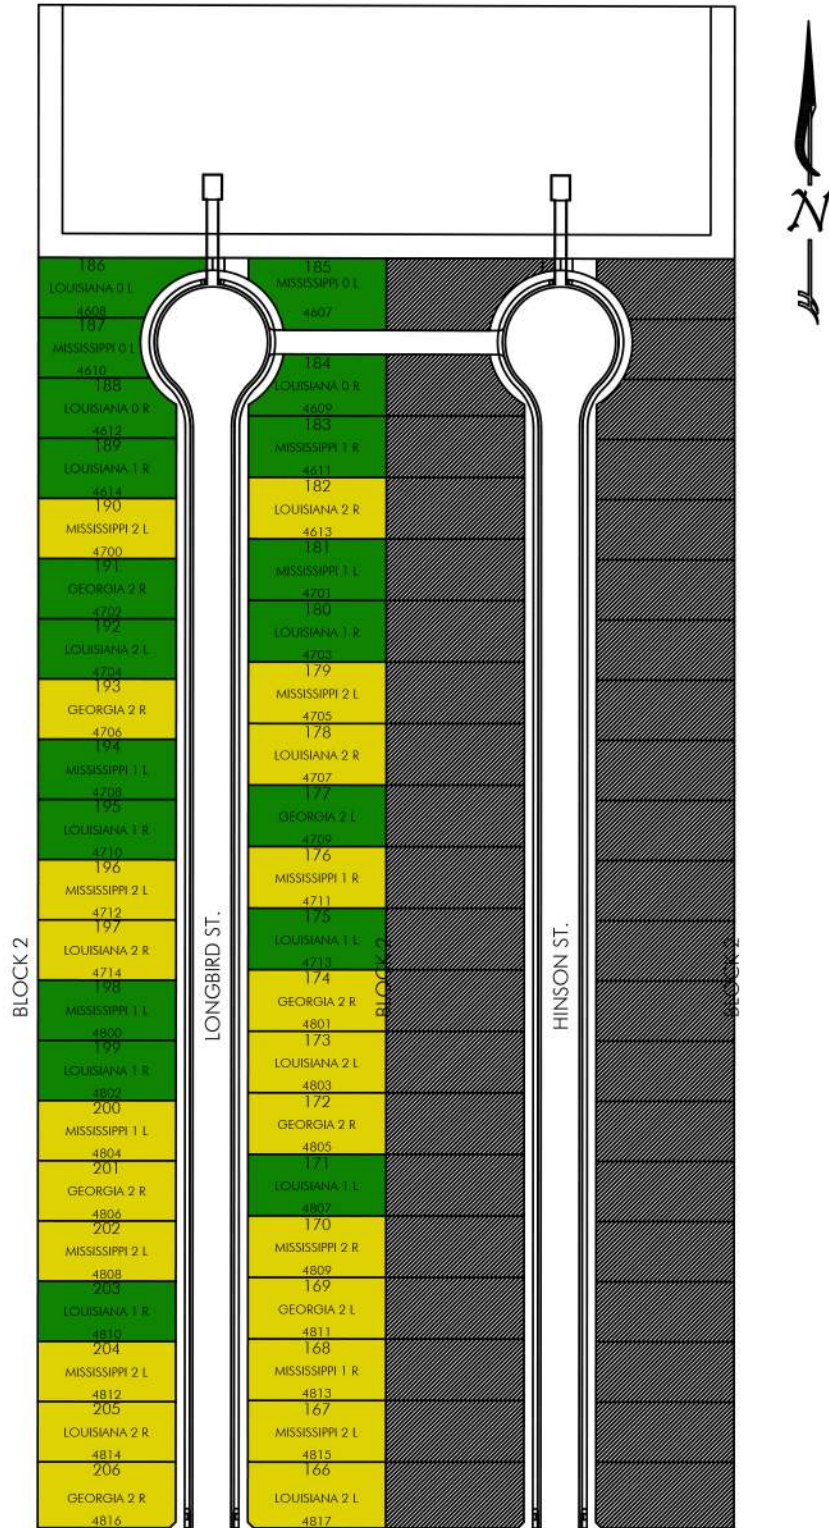

Tradewind Square #4

- AVAILABLE
- UNDER CONTRACT
- CLOSED / UNAVAILABLE

Tradewind Square #5

- AVAILABLE
- UNDER CONTRACT
- CLOSED / UNAVAILABLE

Tradewind Square #6

- AVAILABLE
- UNDER CONTRACT
- CLOSED / UNAVAILABLE